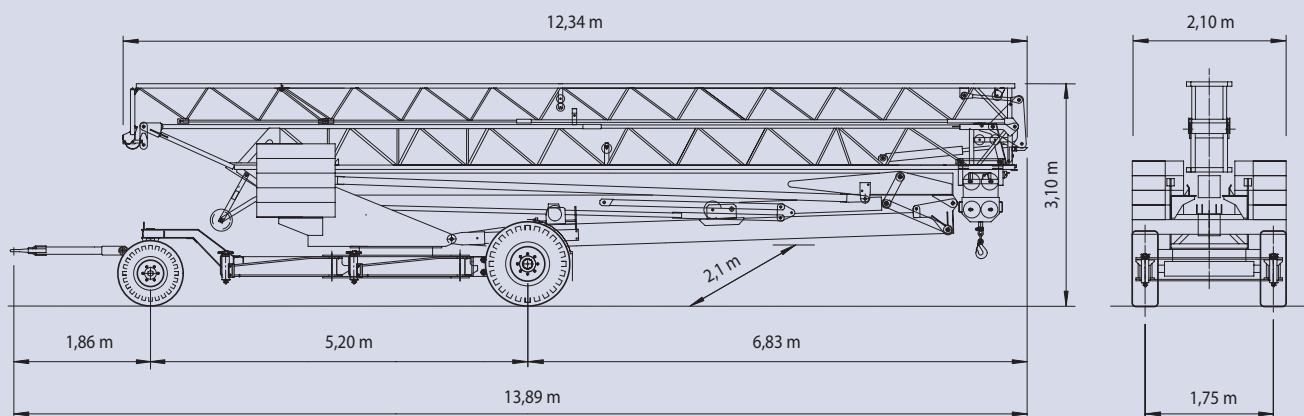

Transport / Transport / Transport / Trasporto